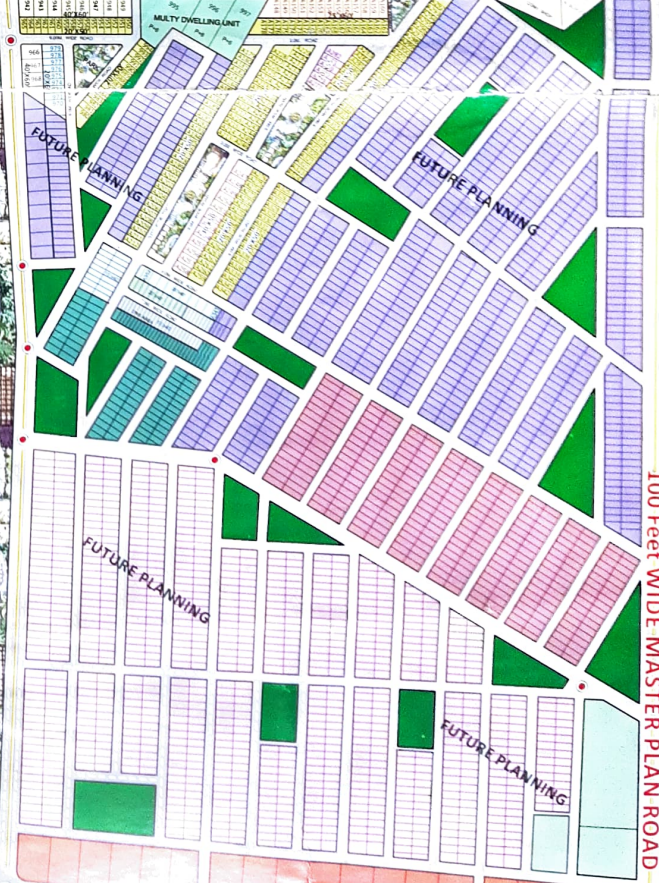

300 M. + 500 M. IDA SCHEEM

SUPER CORRIDOR

SUPER CORRIDOR

300 M. IDA Scheme

300 M. IDA Scheme

SINGAPORE LIFESTYLE

100-FEET WIDE ROAD

100 Feet-WIDE ROAD

SINGAPORE PALM

OTHER'S LAND

60-FEET WIDE MASTER PLAN ROAD

100 Feet Wide MASTER PLAN ROAD

100-FEET WIDE MASTER PLAN ROAD

100-FEET WIDE MASTER PLAN ROAD

MEDICAL HUB

100-FEET WIDE MASTER PLAN ROAD

LAKE WITH GREEN BELT

100 Feet Wide MASTER PLAN ROAD

Rajwada 5 Km
Marrnata 2 Km
Indore 0 Km

INDORE CITY

Rajwada 5 Km
Marrnata 2 Km
Indore 0 Km

INDORE CITY

Rajwada 5 Km
Marrnata 2 Km
Indore 0 Km